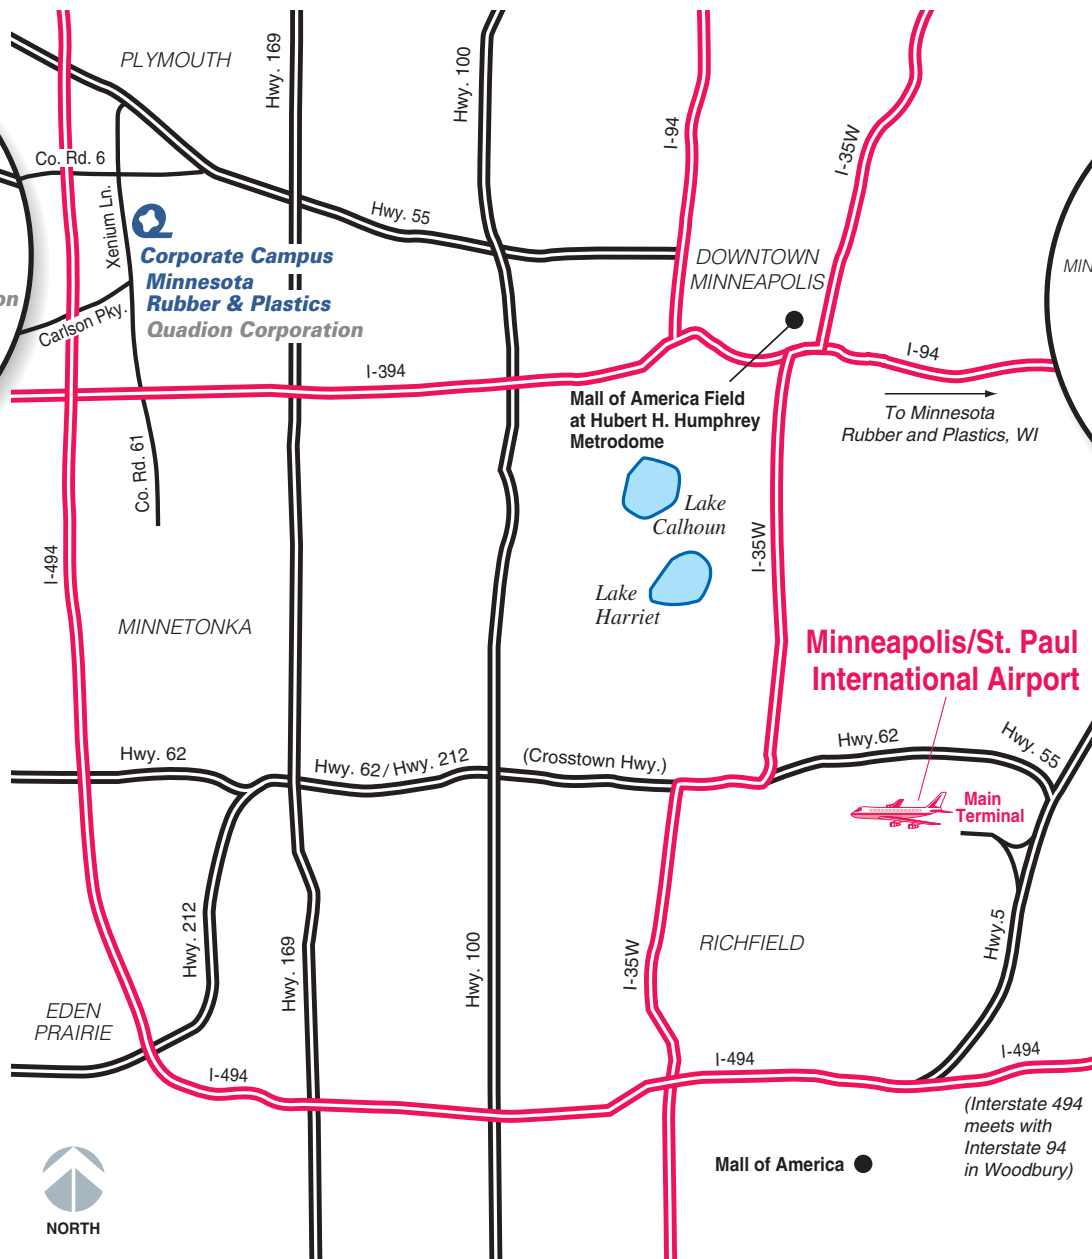

**45 Precision Drive
Litchfield, MN 55355
(320) 693-2466**

Watertown, SD

Take Hwy. 62 west to Hwy. 212 direct to Watertown. In Watertown take right on Quadee Drive. Facility: 600 Quadee Drive. (Approximate drive time from Minneapolis: 4 hours.)

**600 Quadee Drive
Watertown, SD 57201
(605) 886-8000**

Mason City, IA

Take Interstate 35W south to Hwy. 18, (Clear Lake, IA). East on Hwy. 18 to 3rd stoplight. Right at 3rd stoplight onto Taft. Taft to 15th St. S.W. Left on 15th St. S.W. to Benjamin. Right on Benjamin 1/2 block. Take 1st left. Facility will be on the left side. (Approximate drive time from Minneapolis: 2 hours.)

**1700 15th Street SW
Mason City, IA 50401
(641) 424-8222**

River Falls, WI

Take Hwy. I-94 east into Wisconsin. Go south on Wisconsin Hwy. 35 for approximately 6.5 miles. Take right on Paulson Road and another right on Highland Drive. (Approximate drive time from Minneapolis: 45 minutes.)

**434 Highland Drive
River Falls, WI 54022
(715) 426-4700**

Reynosa, Mexico

Take Hwy. 83 east to Pharr exit. Then Hwy. 281 south to Pharr-Reynosa International Bridge. Go west on Monterey Hwy. approximately 10 miles to Parque Industrial del Norte. (From the McAllen, Texas airport, approximate drive time is 30 - 40 minutes. All visitors must secure a FMN3 visa at Mexican customs/immigration.)