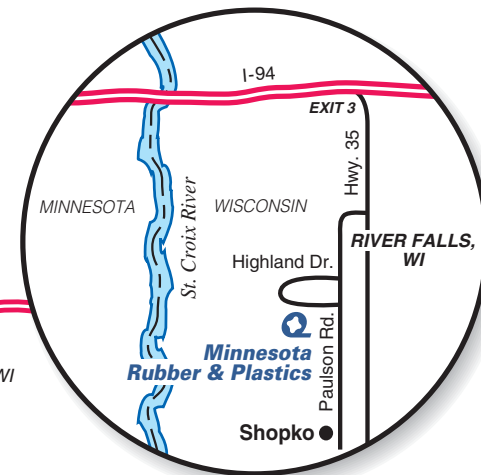

**45 Precision Drive
Litchfield, MN 55355
(320) 693-2466**

Watertown, SD

Take Hwy. 62 west to Hwy. 212 direct to Watertown. In Watertown take right on Quadee Drive. Facility: 600 Quadee Drive. (Approximate drive time from Minneapolis: 4 hours.)

**600 Quadee Drive
Watertown, SD 57201
(605) 886-8000**

Mason City, IA

Take Interstate 35W south to Hwy. 18, (Clear Lake, IA). East on Hwy. 18 to 3rd stoplight. Right at 3rd stoplight onto Taft. Taft to 15th St. S.W. Left on 15th St. S.W. to Benjamin. Right on Benjamin 1/2 block. Take 1st left. Facility will be on the left side. (Approximate drive time from Minneapolis: 2 hours.)

**1700 15th Street SW
Mason City, IA 50401
(641) 424-8222**

River Falls, WI

Take Hwy. I-94 east into Wisconsin. Go south on Wisconsin Hwy. 35 for approximately 6.5 miles. Take right on Paulson Road and another right on Highland Drive. (Approximate drive time from Minneapolis: 45 minutes.)

**434 Highland Drive
River Falls, WI 54022
(715) 426-4700**

Reynosa, Mexico

Take Hwy. 83 east to Pharr exit. Then Hwy. 281 south to Pharr-Reynosa International Bridge. Go west on Monterey Hwy. approximately 10 miles to Parque Industrial del Norte. (From the McAllen, Texas airport, approximate drive time is 30 - 40 minutes. All visitors must secure a FMN3 visa at Mexican customs/immigration.)